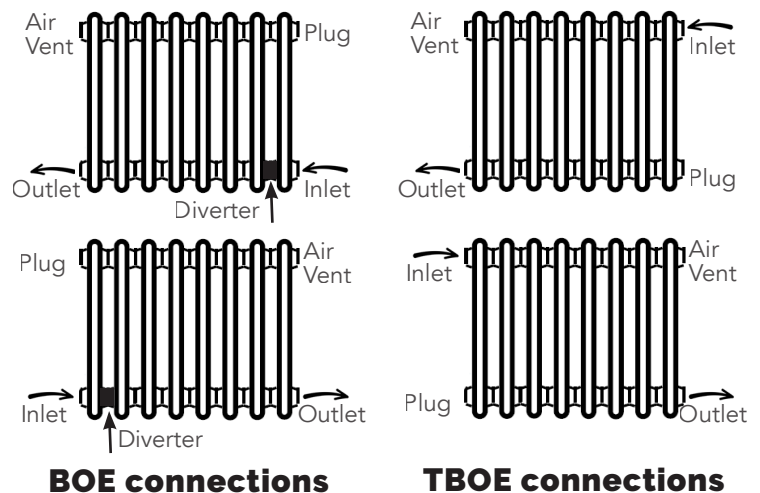

Widths include measurement for bushes. Please note due to manufacturing tolerances widths shown may vary by +/- 2mm.

Connections

A set of connection fittings is provided for each radiator.

Each set comprises :

2 x R1¼ x R½ pipe connection bushes

1 x R1¼ plug bush (RH thread) and R½ plug.

1 x R1¼ vent bush (LH thread) and R½ vent valve.

Radiators are normally installed with either BOE (bottom opposite end) or TBOE (top & bottom opposite end) connections. Unless notified at time of order, radiators are supplied with ½" BOE connections as standard. For installations with BOE connections, a diverter (supplied) should be fitted at the inlet connection for all radiators.