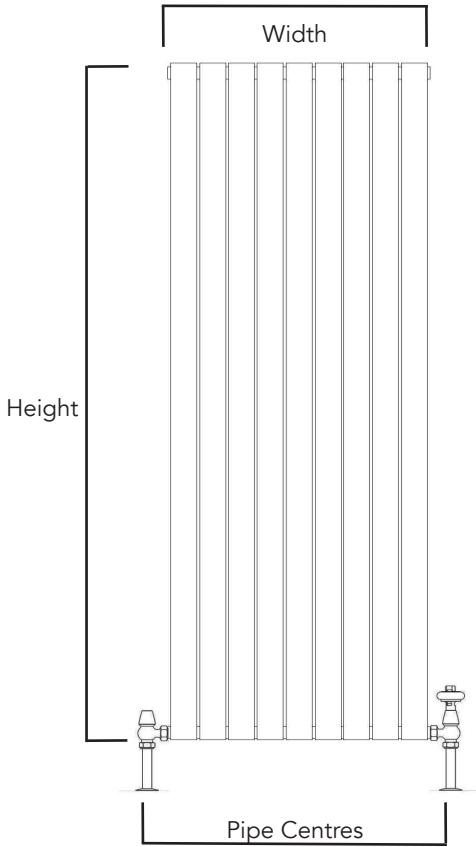

Vertical

Double

Single

Pipe centres left to right = Width plus valves
Double Pipe centres from wall = 78mm to 84mm
Single Pipe centres from wall = 55mm

Sizes & Outputs