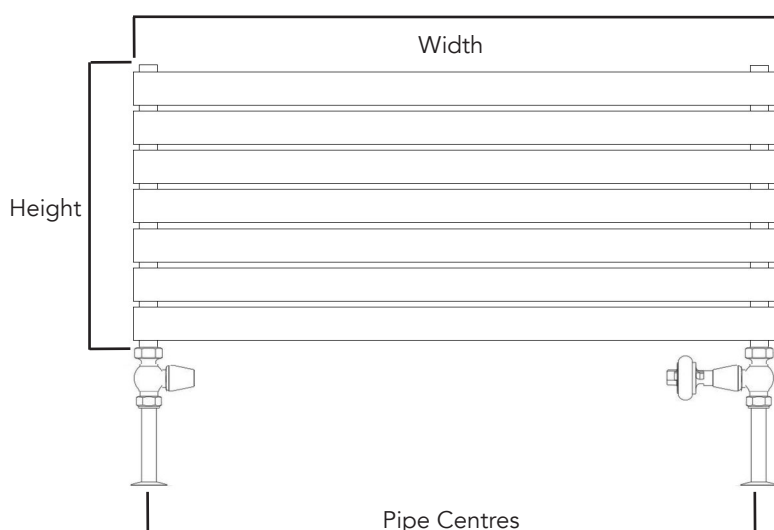

Technical Drawing & Pipe Centres

Horizontal