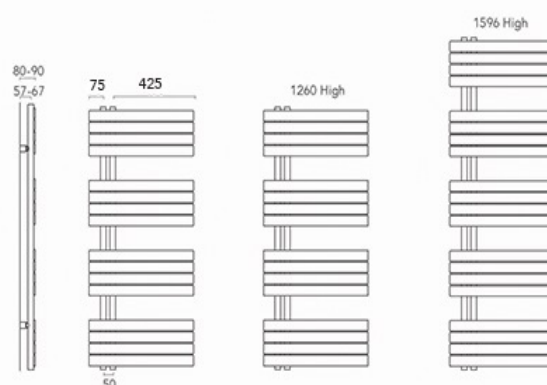

Isabella 50 Bordo

Radiators  Direct

48 - 72 hours for white
10 working days for colour

10 Year
Guarantee

25 RAL colours
8 Special Finishes

Overview

The Isabella 50 Bordo is a side loading Ladder Rail, with 50mm flat tubes. A stylish and practical design it is stocked in white and is available in 2 sizes. Choose from 2 heights 1260mm and 1596mm both with a width of 550mm. The Isabella 50 Bordo has neat 50mm pipe centres for valve connection and is supplied with wall brackets.

Easy to install, the Isabella 50 Bordo can be hung left or right handed and the range suits any modern or contemporary interior, and are a great addition to bathrooms, kitchens and utility rooms.

- Italian design & manufacture
- Steel side loading towel rail
- 2 heights and 1 width to choose from
- White RAL 9016 as standard
- 25 RAL colours & 8 special finishes available
- Can be hung left or right handed
- 48 - 72 hours delivery for white
- 10 working days delivery for colour
- 10 year Guarantee

Technical Drawing & Pipe Centres

Pipe centres left to right = 50mm
Pipe centres from wall = 57mm to 67mm
Depth from wall = 80mm to 90mm

Sizes & Outputs

| Model Code | Dimensions (mm) | | Sections | Weight | Output Δt 25°C | | Output Δt 30°C | | Output Δt 35°C | | Output Δt 50°C | | Output Δt 65°C | |
|------------|-----------------|-------|----------|--------|------------------------|-------|------------------------|-------|------------------------|-------|------------------------|-------|------------------------|-------|
| | Height | Width | | kg | Watts | Btu's | Watts | Btu's | Watts | Btu's | Watts | Btu's | Watts | Btu's |
| IS50BO1255 | 1260 | 550 | 16 | 12.280 | 215 | 733 | 267 | 912 | 330 | 1126 | 524 | 1788 | 739 | 2521 |
| IS50BO1555 | 1596 | 550 | 20 | 15.227 | 268 | 915 | 334 | 1138 | 412 | 1406 | 654 | 2231 | 922 | 3146 |