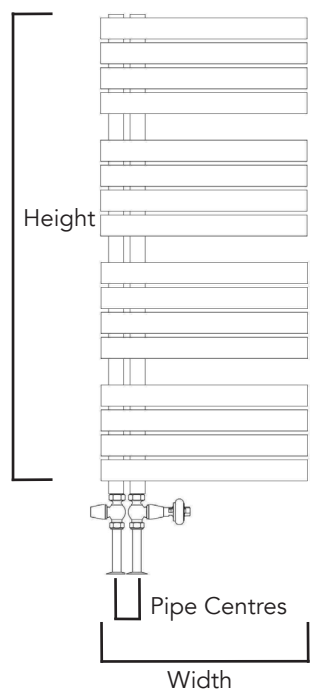

Isabella 50 Bordo

Radiators  Direct

48 - 72 hours for white
10 working days for colour

10 Year
Guarantee

25 RAL colours
8 Special Finishes

Overview

The Isabella 50 Bordo is a side loading Ladder Rail, with 50mm flat tubes. A stylish and practical design it is stocked in white and is available in 2 sizes. Choose from 2 heights 1260mm and 1596mm both with a width of 550mm. The Isabella 50 Bordo has neat 50mm pipe centres for valve connection and is supplied with wall brackets.

Easy to install, the Isabella 50 Bordo can be hung left or right handed and the range suits any modern or contemporary interior, and are a great addition to bathrooms, kitchens and utility rooms.

- Italian design & manufacture
- Steel side loading towel rail
- 2 heights and 1 width to choose from
- White RAL 9016 as standard
- 25 RAL colours & 8 special finishes available
- Can be hung left or right handed
- 48 - 72 hours delivery for white
- 10 working days delivery for colour
- 10 year Guarantee

Technical Drawing & Pipe Centres

Pipe centres left to right = 50mm
Pipe centres from wall = 57mm to 67mm
Depth from wall = 80mm to 90mm

Sizes & Outputs

| Model Code | Dimensions (mm) | | Sections | Weight | Output Δt 25°C | | Output Δt 30°C | | Output Δt 35°C | | Output Δt 50°C | | Output Δt 65°C | |
|------------|-----------------|-------|----------|--------|------------------------|-------|------------------------|-------|------------------------|-------|------------------------|-------|------------------------|-------|
| | Height | Width | | kg | Watts | Btu's | Watts | Btu's | Watts | Btu's | Watts | Btu's | Watts | Btu's |
| IS50BO1255 | 1260 | 550 | 16 | 12.280 | 215 | 733 | 267 | 912 | 330 | 1126 | 524 | 1788 | 739 | 2521 |
| IS50BO1555 | 1596 | 550 | 20 | 15.227 | 268 | 915 | 334 | 1138 | 412 | 1406 | 654 | 2231 | 922 | 3146 |